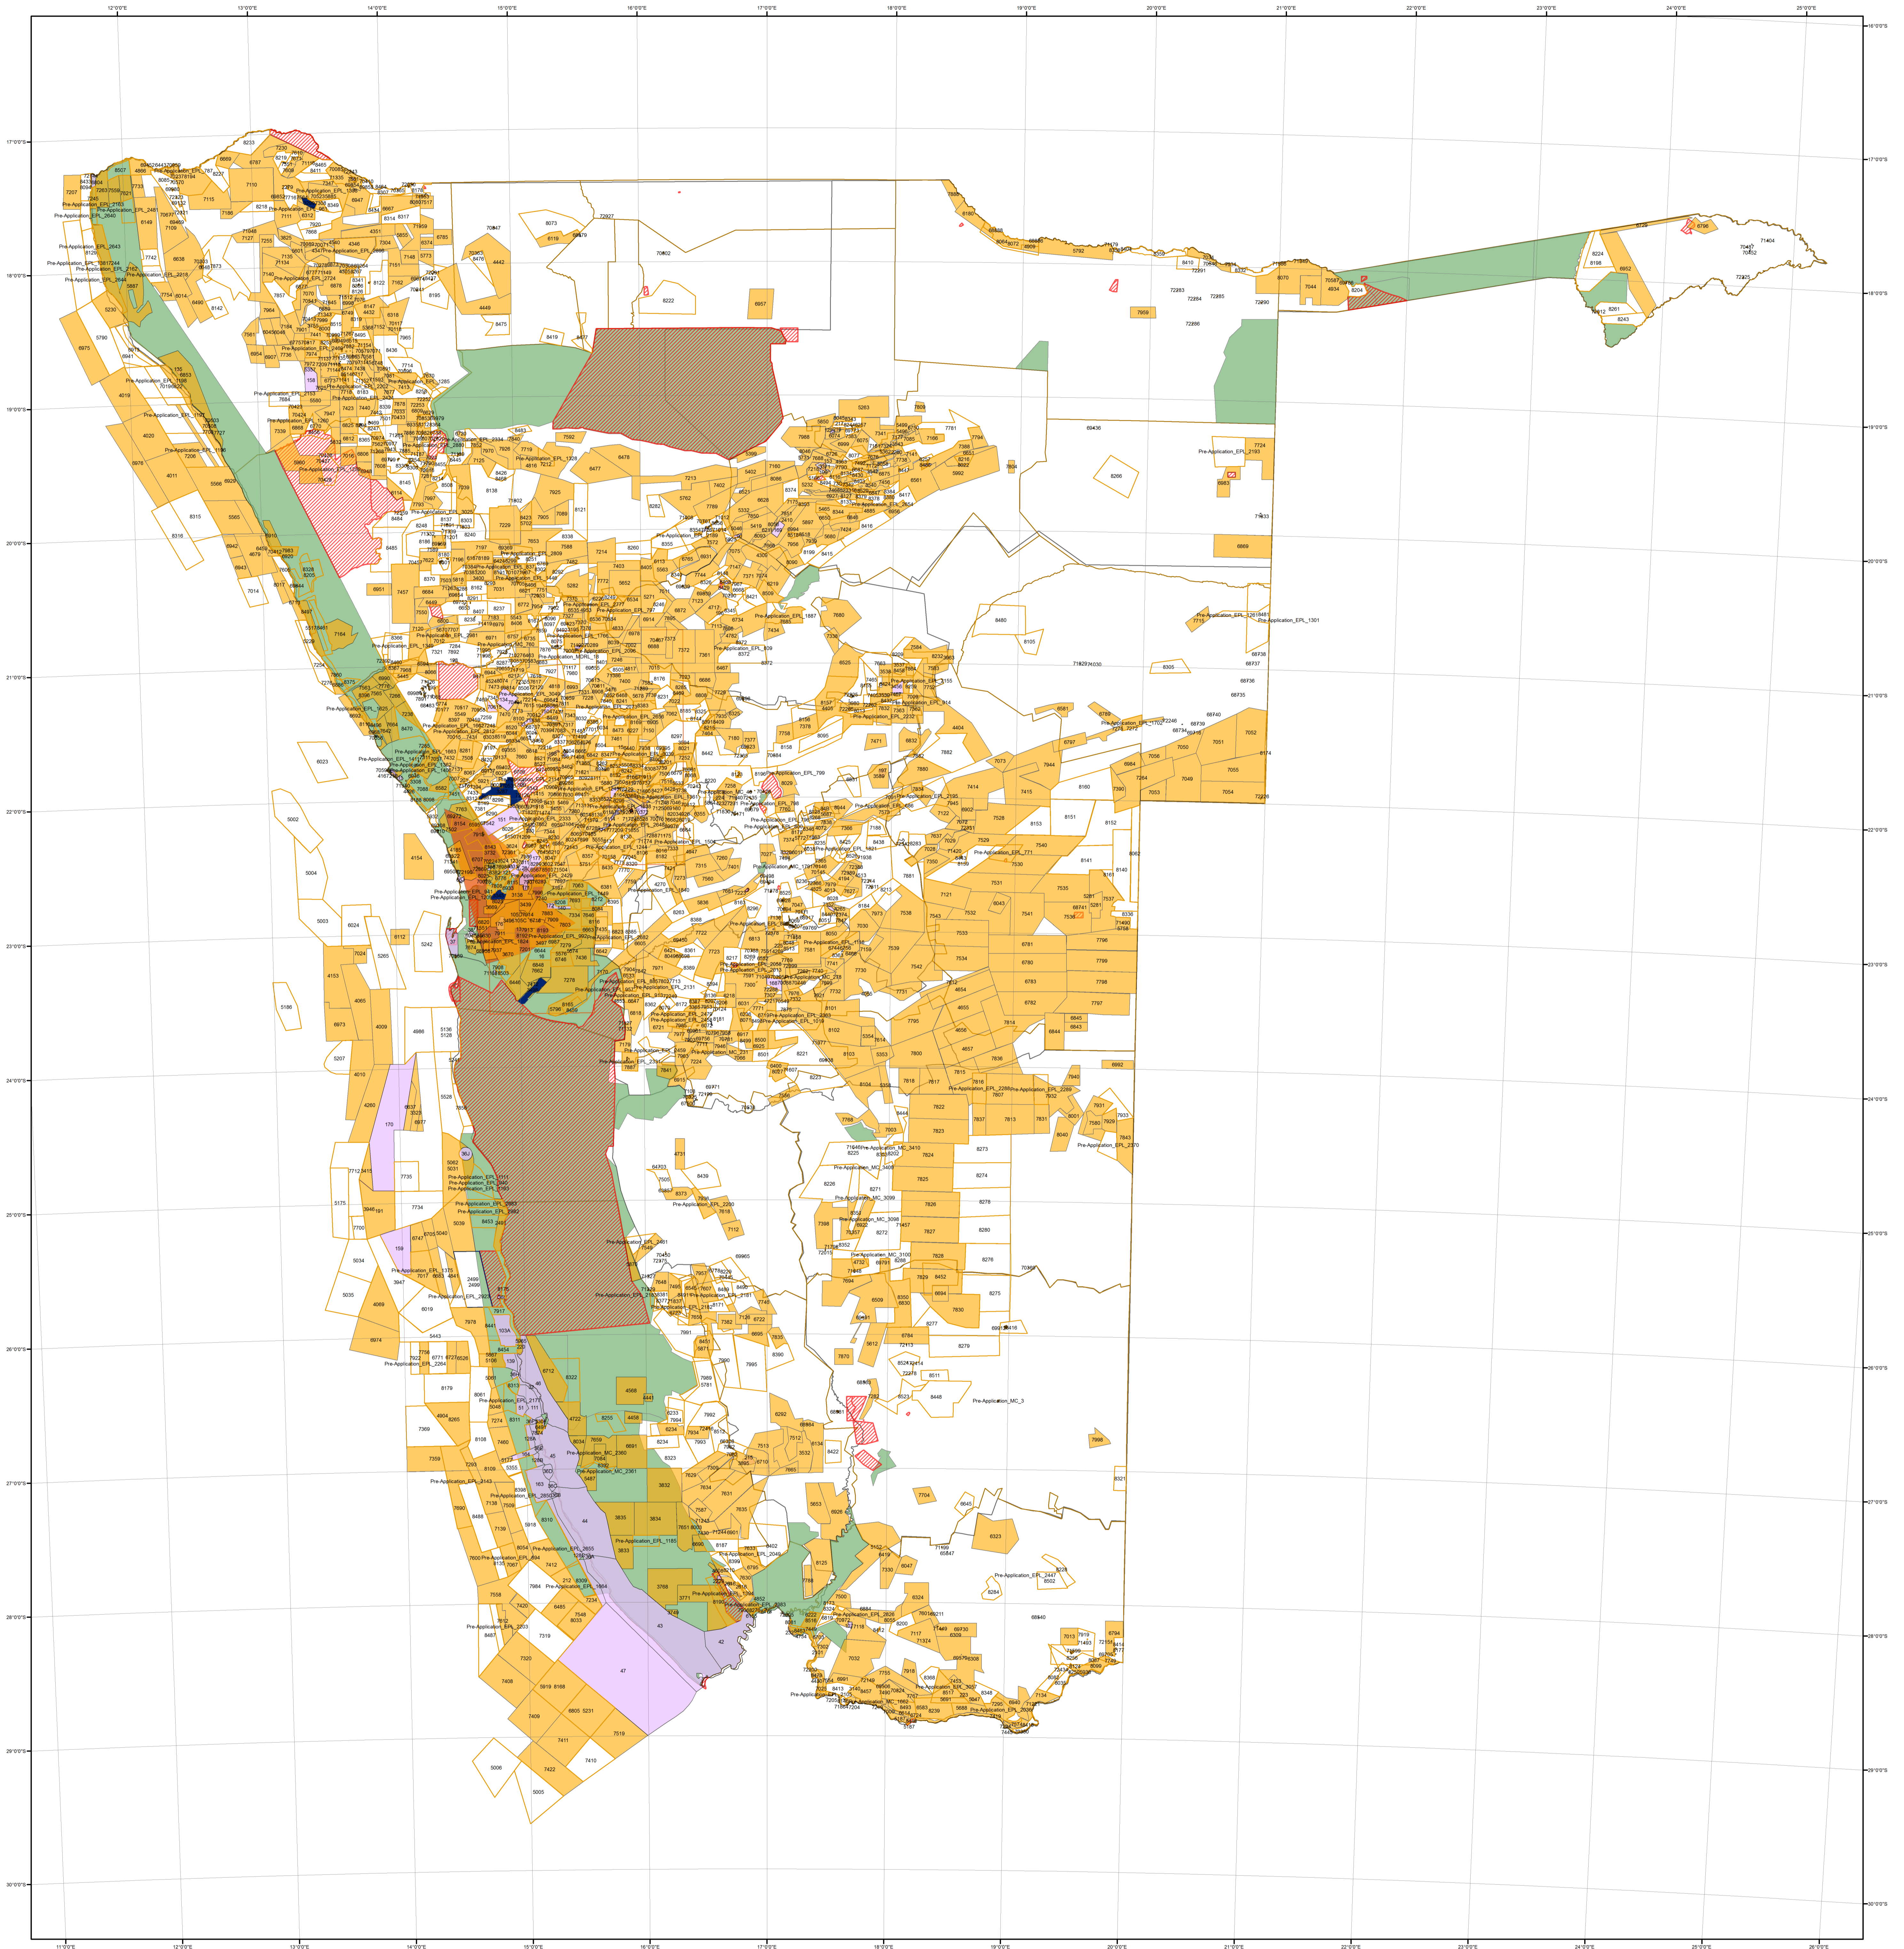

Current Namibian Licences (Ministry of Mines and Energy)

Date: 03/03/2021

Legend

	EPL - Application		ERL - Application		Withdrawn Area
	EPL - Active		ERL - Active		Environmentally Sensitive Areas
	ML - Application		RL - Application		District
	ML - Active		RL - Active		Region
	MC - Application		MDRL - Application		Division
	MC - Active		MDRL - Active		

1:2,000,000

Projection: Albers Conic Equal Area
 Spheroid: Bessel 1841
 Central Meridian: 17 Deg. E
 Grid: Geographic Coordinates (Degrees)